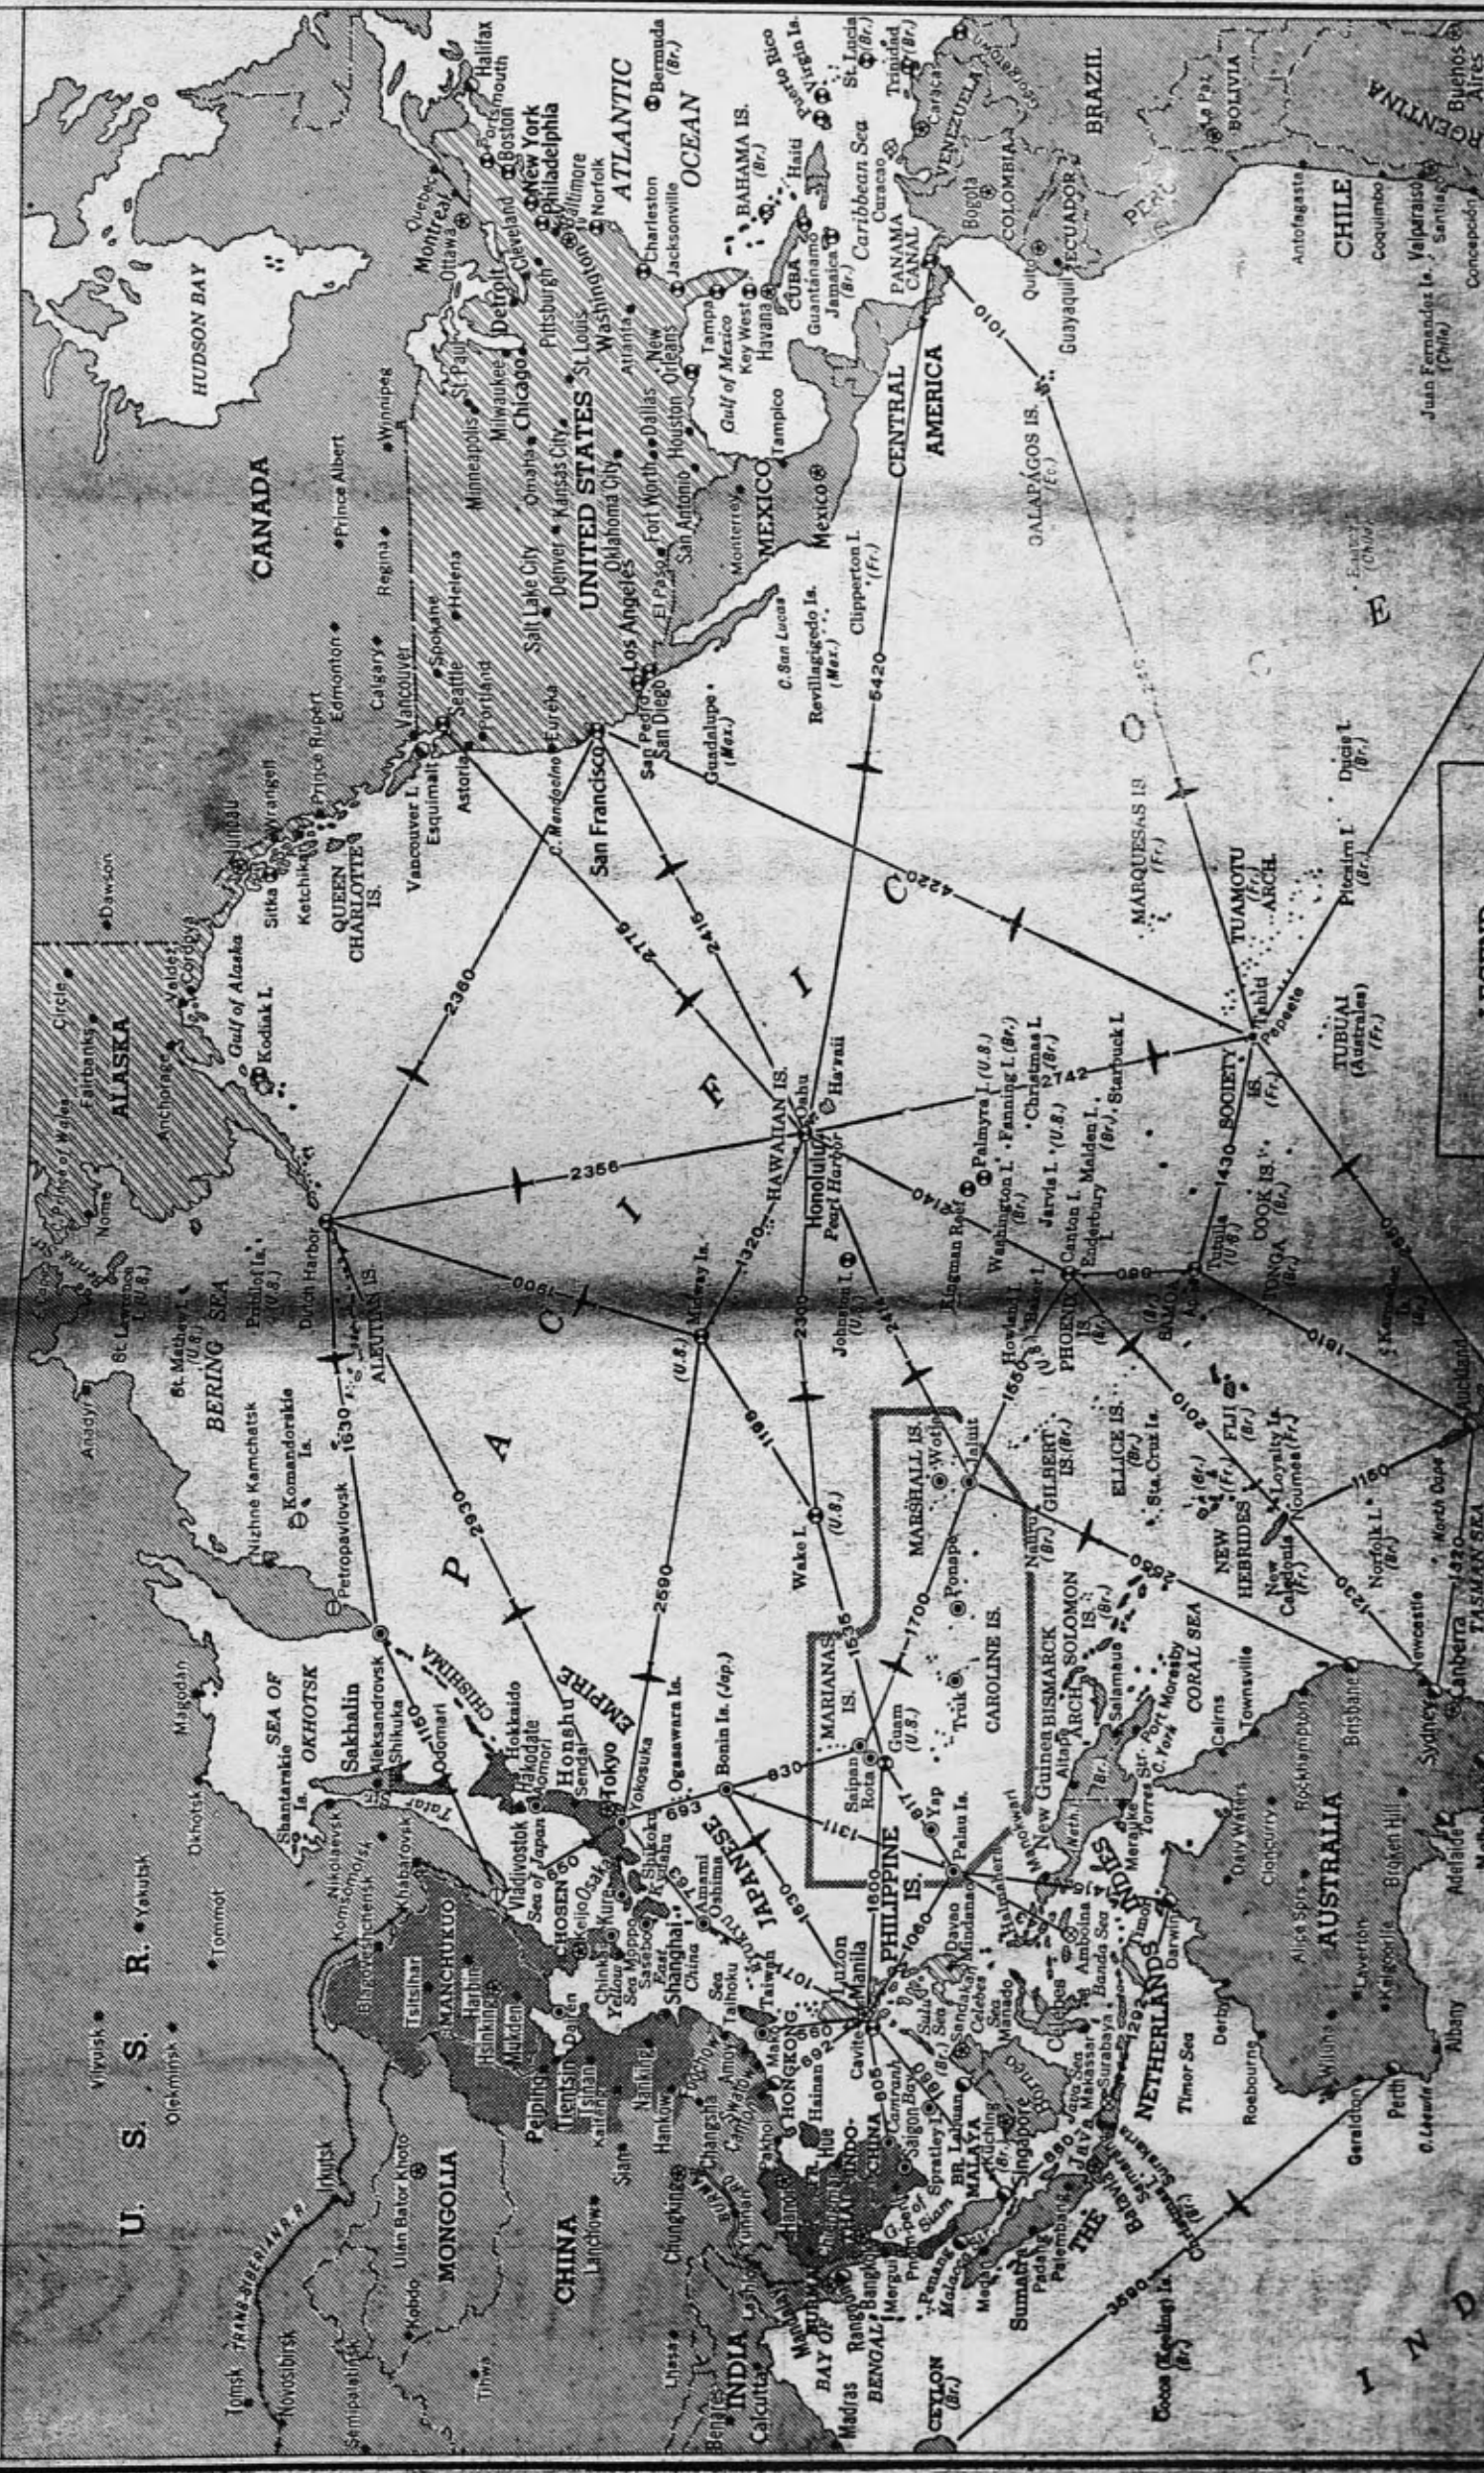

1-1-1941

United Press War News Map (1941)

Follow this and additional works at: https://digitalcommons.whitworth.edu/hazel_todd

Preferred Citation

United Press War News Map (1941). 1941. Hazel Todd Papers, Whitworth University, Spokane, Washington.

This map illustrates how Japan spread her war front in Pacific, in desperate, apparently long-planned moves to establish her new order in Asia. 1.—Attack on Hongkong. 2.—Attack on Manila and Luzon. 3.—Bombing of Panay and attack on Legaspi. 4.—Invasion of Borneo. 5.—Push down Malay Peninsula toward Singapore.

Strathmore Sentinel, Strathmore, CA. Dec. 31, 1941

UNITED PRESS WAR NEWS MAP

LEGEND