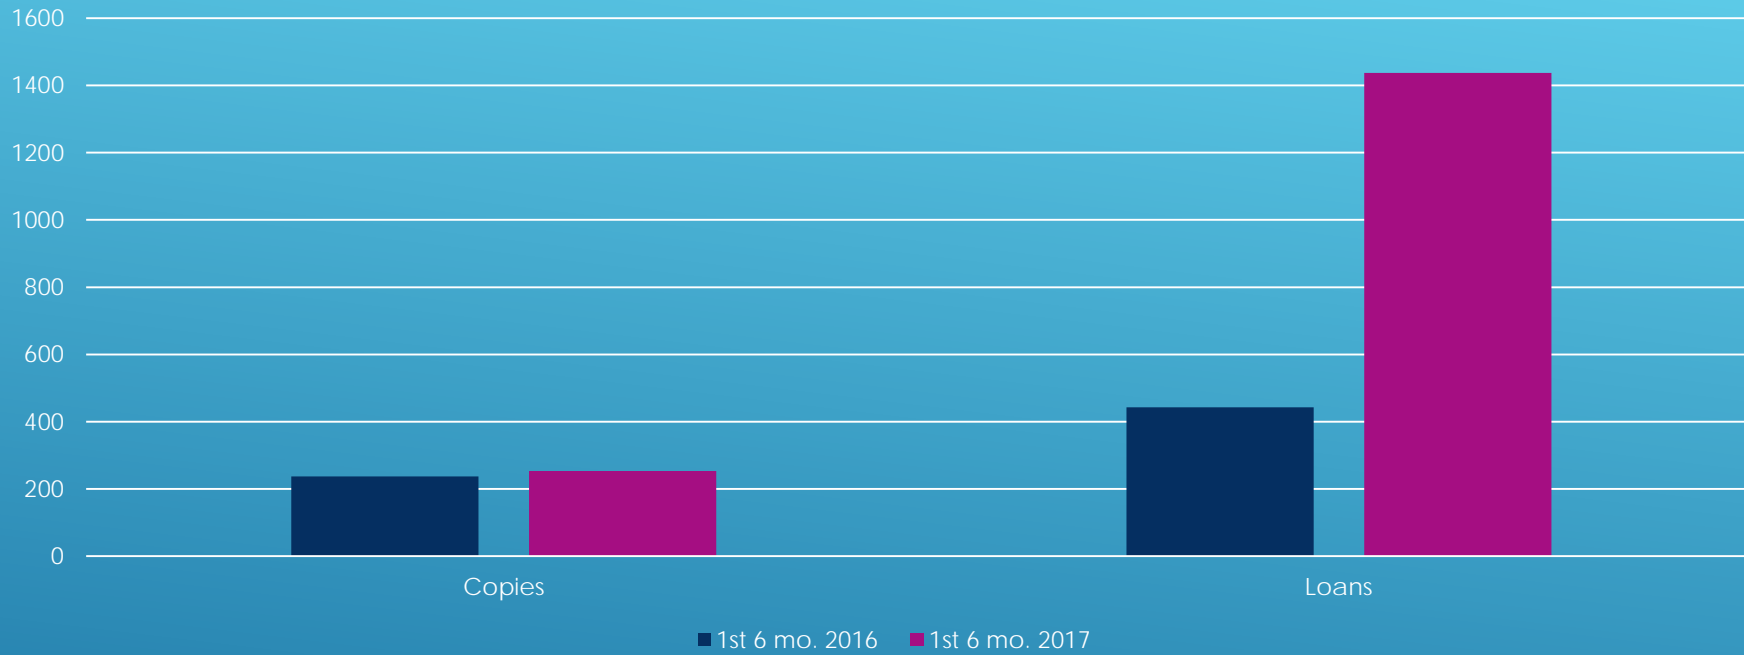

Chart Title

FIRST 6 MONTHS 2016 VS. 2017 LENDING