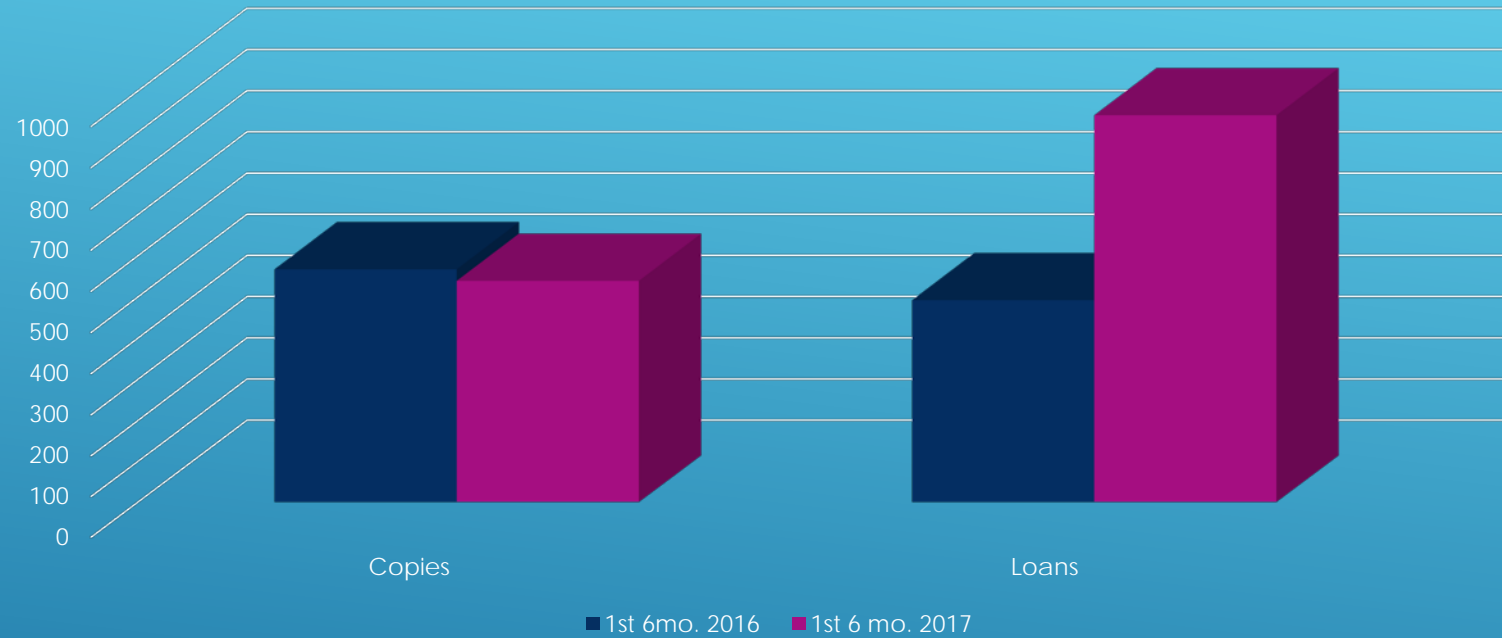

6 Month Comparison 2016 / 2017

FIRST 6 MONTHS 2016 VS. 2017
BORROWING (2017 = ILL & SUMMIT)